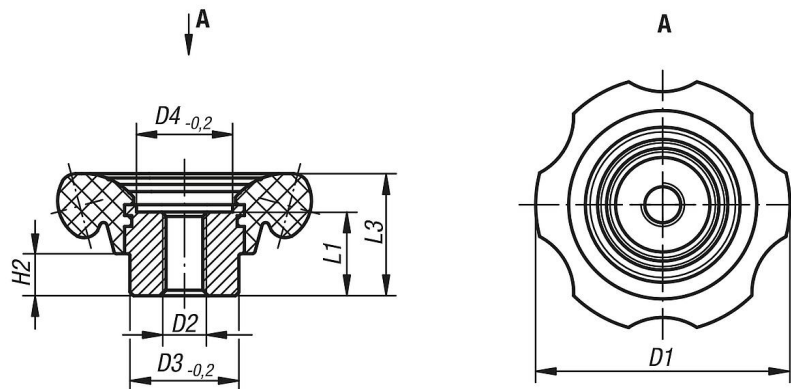

## Item description/product images

INCH  
Parts

## Description

**Material:**

Handwheel thermoset PF 31.  
Bush steel, black oxidised.

**Version:**

High-gloss polished, black.

## Drawings

## Overview of items

Order No.	Version 1	D1	D2	D3	D4	H2	L1	L3
06830-701A3	internal thread	70	5/16-18	30	26,5	11,5	23	33,5
06830-701A4	internal thread	70	3/8-16	30	26,5	11,5	23	33,5
06830-831A5	internal thread	83	1/2-13	35	31,5	14	28	40
06830-831A6	internal thread	83	5/8-11	35	31,5	14	28	40