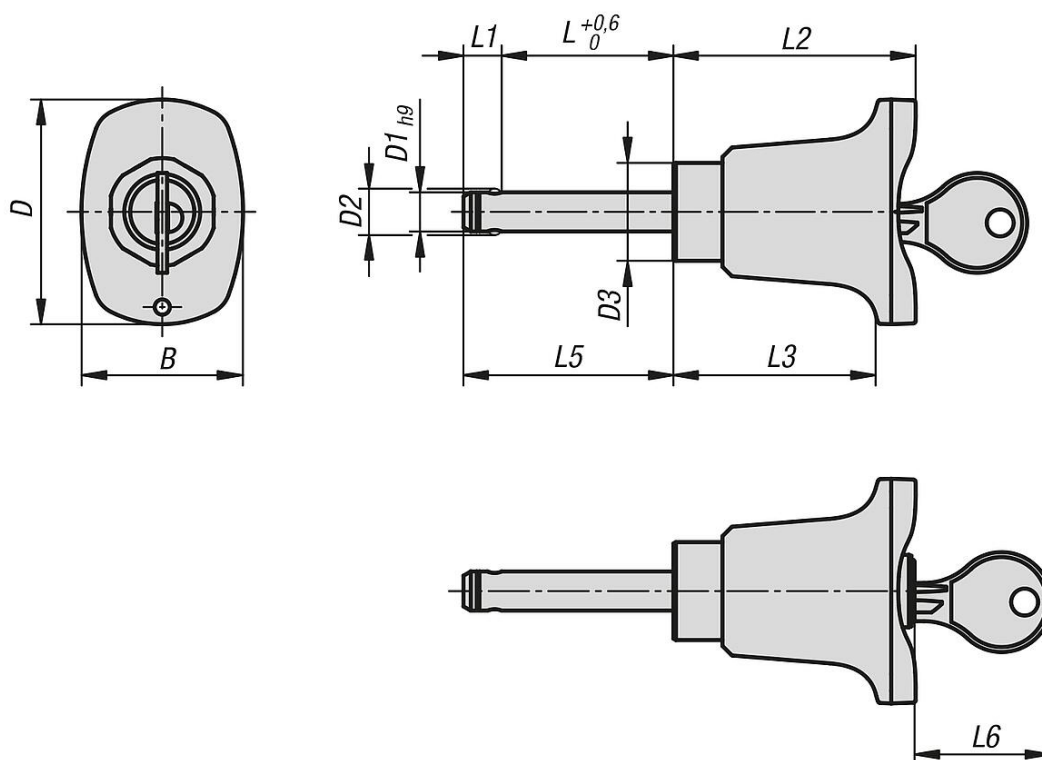

Drawings

Overview of items

Order No.	Component colour	B	D	D1	D2	D3	L	L1	L2	L3	L5	L6	Receiving hole H11	Shearing force double shear max.kN
03420-05-004608020	black grey RAL 7021	33	45,9	8	9,5	20	20	7,8	49,5	41,3	27,8	28	8	38
03420-05-004608025	black grey RAL 7021	33	45,9	8	9,5	20	25	7,8	49,5	41,3	32,8	28	8	38
03420-05-004608030	black grey RAL 7021	33	45,9	8	9,5	20	30	7,8	49,5	41,3	37,8	28	8	38
03420-05-004608035	black grey RAL 7021	33	45,9	8	9,5	20	35	7,8	49,5	41,3	42,8	28	8	38
03420-05-004608040	black grey RAL 7021	33	45,9	8	9,5	20	40	7,8	49,5	41,3	47,8	28	8	38
03420-05-004608045	black grey RAL 7021	33	45,9	8	9,5	20	45	7,8	49,5	41,3	52,8	28	8	38
03420-05-004608050	black grey RAL 7021	33	45,9	8	9,5	20	50	7,8	49,5	41,3	57,8	28	8	38
03420-05-004610020	black grey RAL 7021	33	45,9	10	12	20	20	8,9	49,5	41,3	28,9	28	10	60
03420-05-004610025	black grey RAL 7021	33	45,9	10	12	20	25	8,9	49,5	41,3	33,9	28	10	60
03420-05-004610030	black grey RAL 7021	33	45,9	10	12	20	30	8,9	49,5	41,3	38,9	28	10	60
03420-05-004610035	black grey RAL 7021	33	45,9	10	12	20	35	8,9	49,5	41,3	43,9	28	10	60
03420-05-004610040	black grey RAL 7021	33	45,9	10	12	20	40	8,9	49,5	41,3	48,9	28	10	60
03420-05-004610045	black grey RAL 7021	33	45,9	10	12	20	45	8,9	49,5	41,3	53,9	28	10	60
03420-05-004610050	black grey RAL 7021	33	45,9	10	12	20	50	8,9	49,5	41,3	58,9	28	10	60
03420-05-004610060	black grey RAL 7021	33	45,9	10	12	20	60	8,9	49,5	41,3	68,9	28	10	60
03420-05-004612025	black grey RAL 7021	33	45,9	12	14,5	20	25	9,9	49,5	41,3	34,9	28	12	86
03420-05-004612030	black grey RAL 7021	33	45,9	12	14,5	20	30	9,9	49,5	41,3	39,9	28	12	86
03420-05-004612035	black grey RAL 7021	33	45,9	12	14,5	20	35	9,9	49,5	41,3	44,9	28	12	86
03420-05-004612040	black grey RAL 7021	33	45,9	12	14,5	20	40	9,9	49,5	41,3	49,9	28	12	86
03420-05-004612045	black grey RAL 7021	33	45,9	12	14,5	20	45	9,9	49,5	41,3	54,9	28	12	86
03420-05-004612050	black grey RAL 7021	33	45,9	12	14,5	20	50	9,9	49,5	41,3	59,9	28	12	86
03420-05-004612060	black grey RAL 7021	33	45,9	12	14,5	20	60	9,9	49,5	41,3	69,9	28	12	86
03420-05-004612070	black grey RAL 7021	33	45,9	12	14,5	20	70	9,9	49,5	41,3	79,9	28	12	86
03420-05-004612080	black grey RAL 7021	33	45,9	12	14,5	20	80	9,9	49,5	41,3	89,9	28	12	86
03420-05-004616030	black grey RAL 7021	33	45,9	16	19	20	30	13,1	49,5	41,3	43,1	28	16	153
03420-05-004616035	black grey RAL 7021	33	45,9	16	19	20	35	13,1	49,5	41,3	48,1	28	16	153
03420-05-004616040	black grey RAL 7021	33	45,9	16	19	20	40	13,1	49,5	41,3	53,1	28	16	153
03420-05-004616045	black grey RAL 7021	33	45,9	16	19	20	45	13,1	49,5	41,3	58,1	28	16	153
03420-05-004616050	black grey RAL 7021	33	45,9	16	19	20	50	13,1	49,5	41,3	63,1	28	16	153
03420-05-004616060	black grey RAL 7021	33	45,9	16	19	20	60	13,1	49,5	41,3	73,1	28	16	153
03420-05-004616070	black grey RAL 7021	33	45,9	16	19	20	70	13,1	49,5	41,3	83,1	28	16	153